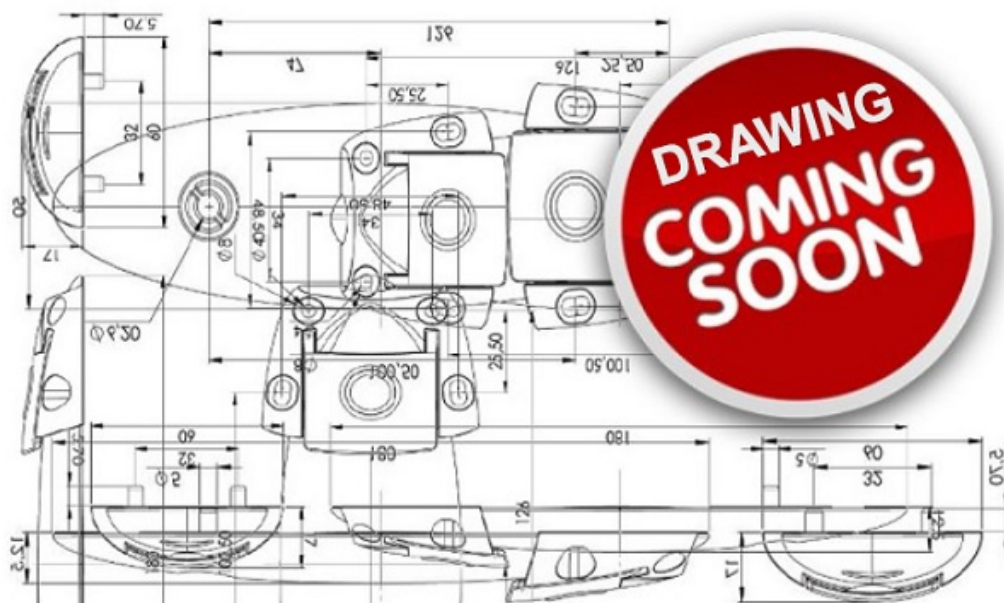

PRODUCT SHEET

Description:

Synchron Slide S 650/450, Opening 450mm, Wing 320mm

Item number:

24.03.540-0

| Units | Box | Carton | HS Code | Barcode |
|-------|-----|--------|------------|---|
| Pair | 0 | 1 | 8302420090 |  5704866088022 |